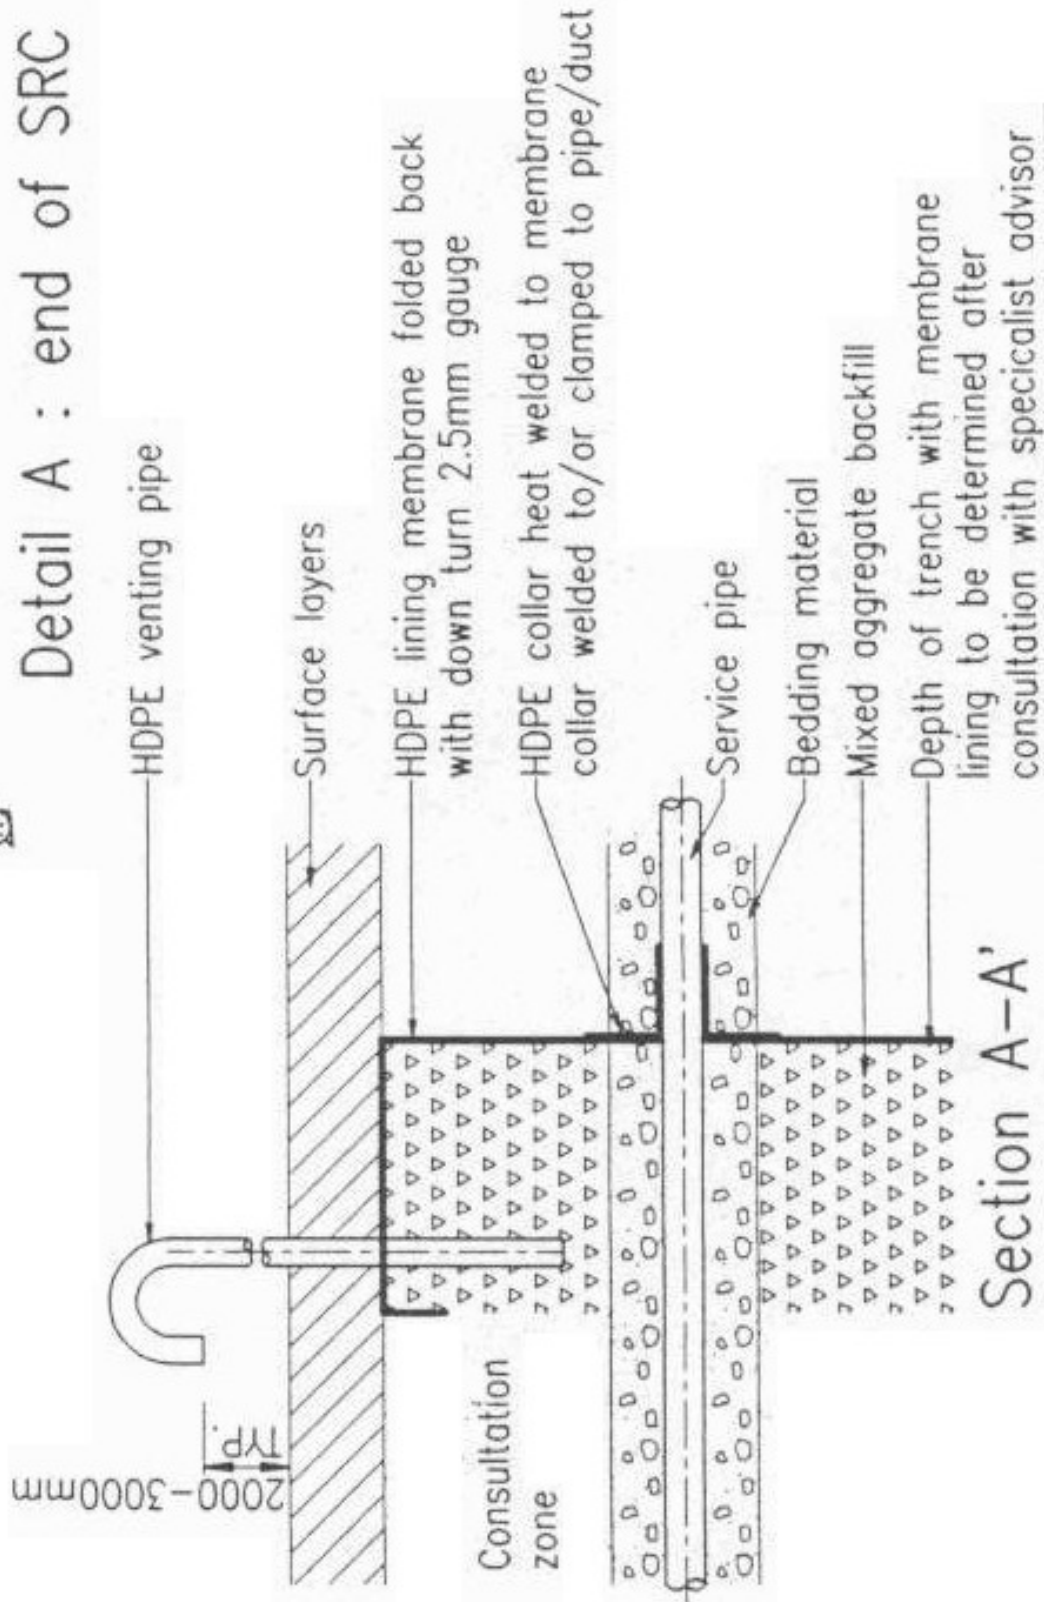

Detail A : end of SRC

SCALE	N. T. S.	DATE	AUG. 2008
CHECK	TCYC	DRAWN	ALFA
JOB No.	60039510	DRAWING No.	FIGURE 10.4A
		REV	-